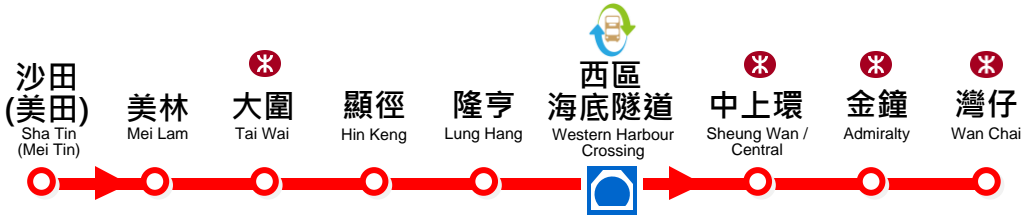

服務提升
Service Upgrade

顧客服務熱線
Customer Service Hotline

2745 4466

按“6”字專線
Press

www.kmb.hk

985

特快 Express

美田(美致樓)

Mei Tin (Mei Chi House)

經西隧
via WHC

灣仔

Wan Chai

2015年8月22日
生效

Effective from 22 Aug 2015

全新985將於同日取代原有305，乘客可改乘
985經西隧前往中上環/ 金鐘/ 灣仔。

Existing 305 will be replaced by new 985 on the same day.
Passengers can take 985 via Western Harbour Crossing towards
Sheung Wan/ Central/ Admiralty/ Wan Chai.

更快捷!
Faster!

全新
New 西隧特快
Western Harbour Crossing Express

大圍直達中上環約需 **25** 分鐘
Direct from Tai Wai to Sheung Wan and Central in about **25** min

覆蓋更廣!
Wider Coverage!

新增
New

西隧轉乘優惠 覆蓋港島主要各區

WHC Interchange concession covering major districts on Hong Kong Island

詳情見專頁
Back page
for details