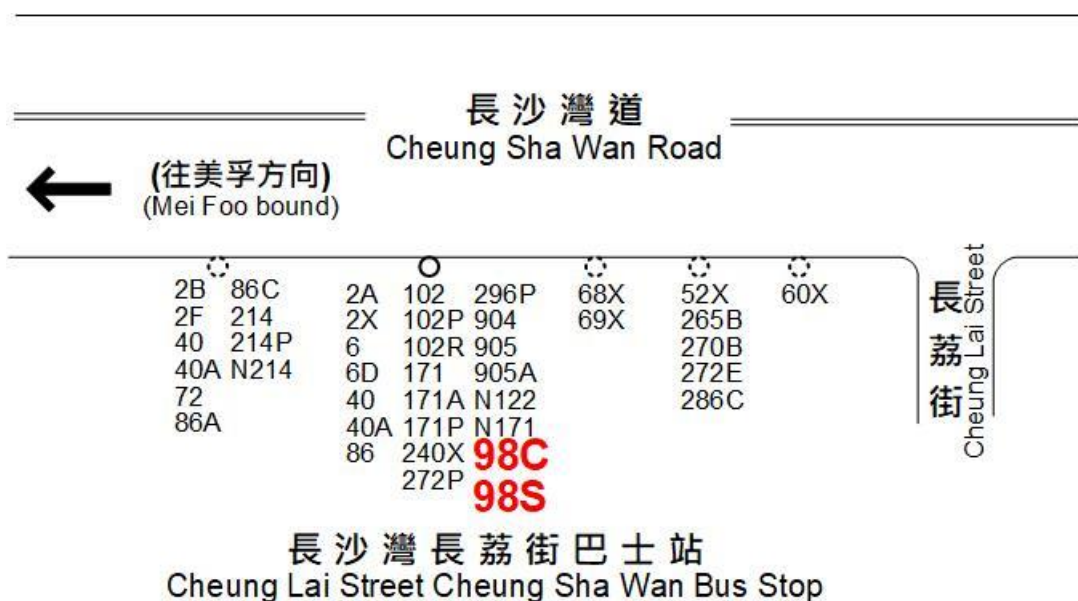

Route	LOHAS Park Station Public Transport Interchange – Mei Foo
Effective Date	From 30 August 2021
Routeing	Mei Foo Bound : Arriving Chun Shun Road, via Ngan O Road, Pui Shing Road, and then resume the original routeing. LOHAS Park Bound : Arriving Pui Shing Road, via Ngan O Road, Chiu Shun Road, and then resume the original routeing.
Bus Stop Cancelled	Mei Foo Bound : 1. Yuk Ming Court 2. Ming Tak Estate 3. Chung Wa Road LOHAS Park Bound : 1. Pui Shing Road 2. Fu Ning Garden 3. Hang Hau North (TKO Hospital) 4. Yuk Ming Court, (Chiu Shun Road)
Bus Stop Added	Mei Foo Bound : 1. Ngan O Road 2. Cheung Lai Street, Cheung Sha Wan Road LOHAS Park Bound : 1. Yuk Ming Court (Ngan O Road)

服務提升
Service Upgrade

顧客服務熱線
Customer Service Hotline

2745 4466
www.kmb.hk

98C, 98S

新增巴士站
Addition of Bus Stop

巴士站	長沙灣道 · 長沙灣長荔街巴士站 (往美孚方向)
生效日期	由 2021 年 8 月 30 日起

Bus Stop	Cheung Lai Street Cheung Sha Wan Bus Stop, Cheung Sha Wan Road (Mei Foo Bound)
Effective Date	From 30 August 2021

Route	Sheung Tak – Cheung Sha Wan (Hoi Ying Estate)
Effective Date	From 30 August 2021

時間表 Timetable	尚德 開: From Sheung Tak					
	<u>星期一至五</u> Mondays to Fridays	<u>班次 (分)</u> Frequency (minutes)	<u>星期六</u> Saturdays	<u>班次 (分)</u> Frequency (minutes)	<u>星期日及公眾假期</u> Sundays and Public Holidays	<u>班次 (分)</u> Frequency (minutes)
	5:50AM - 10:55PM	15-20	5:50AM - 10:00PM	15-20	5:50AM - 10:30PM	15-20
	10:55PM - 11:20PM	25	10:00PM - 10:50PM	25	10:30PM - 11:20PM	25
			10:50PM - 11:20PM	30		
	長沙灣 (海盈邨) 開: From Cheung Sha Wan (Hoi Ying Estate)					
	<u>星期一至五:</u> Mondays to Fridays	<u>班次 (分)</u> Frequency (minutes)	<u>星期六:</u> Saturdays	<u>班次 (分)</u> Frequency (minutes)	<u>星期日及公眾假期</u> Sundays and Public Holidays	<u>班次 (分)</u> Frequency (minutes)
	6:40AM - 12:20AM	15-20	6:40AM - 11:30PM	15-20	6:40AM - 11:55PM	15-20
			11:30PM - 12:20AM	25	11:55PM - 12:20AM	25