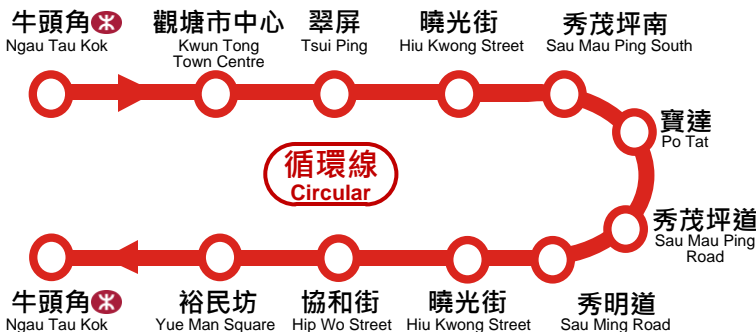

13M

觀塘(雅麗道)

Kwun Tong (Elegance Road)

循環線
Circular

寶達

Po Tat

路線改動
Service Change

服務提升 以你為先

Service upgrade for you

更快捷!

Faster!

實際行車時間視乎路面情況而定
Actual journey time depends on traffic conditions

往寶達方向不經秀明道

Will not observe Sau Ming Road in Po Tat bound

由觀塘往寶達只需約 20 分鐘

From Kwun Tong to Po Tat in approx. 20 min

覆蓋更廣!

Wider Coverage!

改經秀茂坪南

Diverted to Sau Mau Ping South

新定點班次!

New Timetable!

新班次安排 掌握更容易!

New Timetable Plan your journey easily!

寶達開出特別班次: 上午 7:20, 7:40, 8:00 (13M開往觀塘站*); 上午 8:25, 8:50 (13S開往藍田站*)
 Special trips from Po Tat 7:20 am, 7:40 am, 8:00 am (13M to Kwun Tong Station); 8:25 am and 8:50 am (13S to Lam Tin Station)

星期六 Saturdays